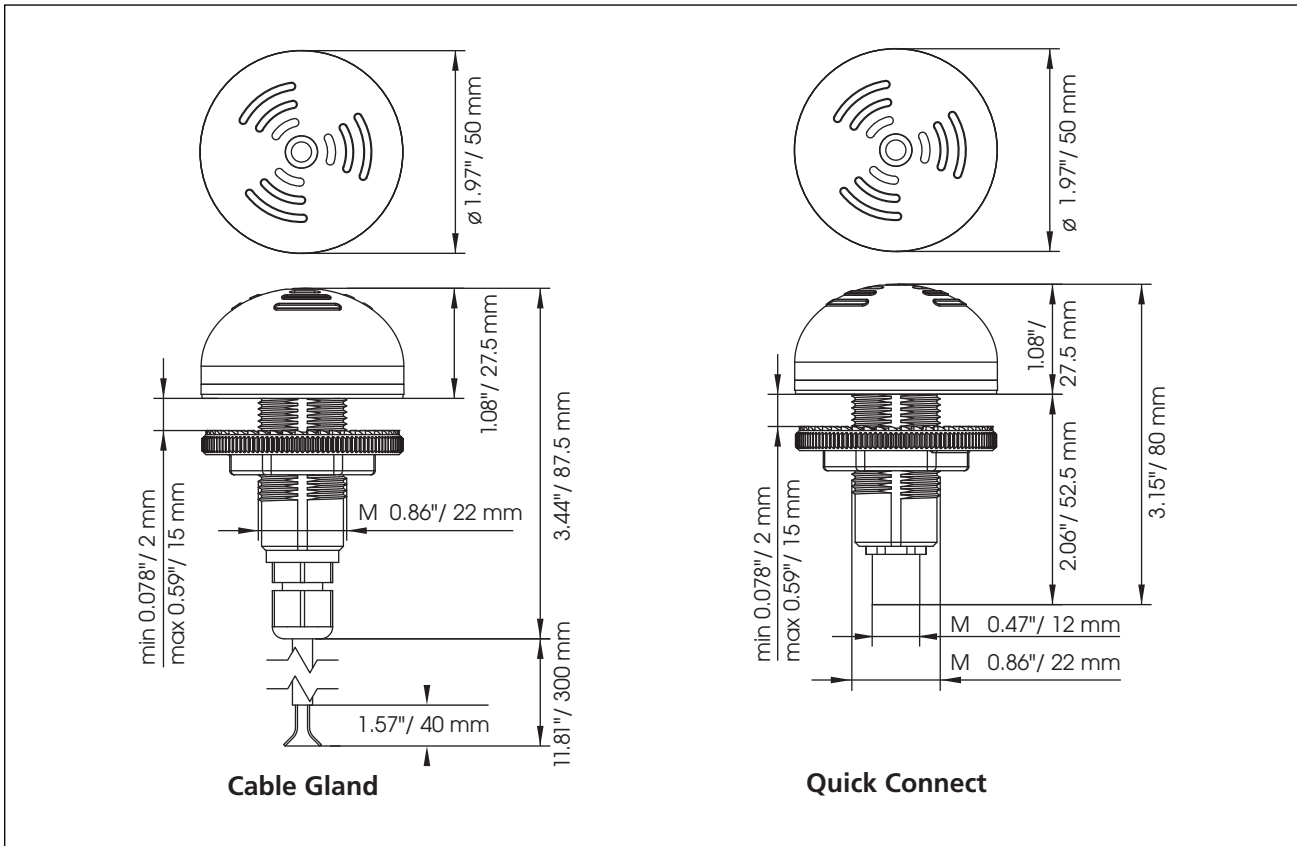

Model PM22C RGB is available in 24VDC and two electrical connection options: M12 Cable Gland with 12" (300 mm) leads or M12 4-Pin Quick Connect (-Q). It is panel mounted through a 22 mm/0.87" hole and secured with the provided locking ring.

MODEL	VOLTAGE	FLASH RATE/MINUTE (FLASH MODE)	DECIBELS MAXIMUM		MAXIMUM OPERATING CURRENT (mA)
			10'	1 M	
<b>PM22C-024RGB*</b>	24VDC	Steady	75	85	80

\* Indicates electrical connection: (-Q) Quick Connect (leave blank for M12 cable gland)

## SPECIFICATIONS

Lamp Life:	50,000 Hours	
Light Source:	LED	
Operating Temperature:	-22°F to 122°F	-30°C to 50°C
Net Weight:	1.44 oz	0.04 kg
Shipping Weight:	15.44 oz	0.15kg
	<b>M12 Cable Gland</b>	<b>M12 Quick Connect</b>
Diameter	1.97" 50.0 mm	1.97" 50.0 mm
Height:	3.44" 87.5 mm	3.15" 80.0 mm
Height above surface:	1.08" 27.5 mm	1.08" 27.5 mm

### Specify Model:

**PM22C-024RGB** - Panel Mount 22 mm, Audible/Visual Multicolor LED, M12 Cable Gland

**PM22C-024RGB-Q** - Panel Mount 22 mm, Audible/Visual Multicolor LED, M12 Quick Connect